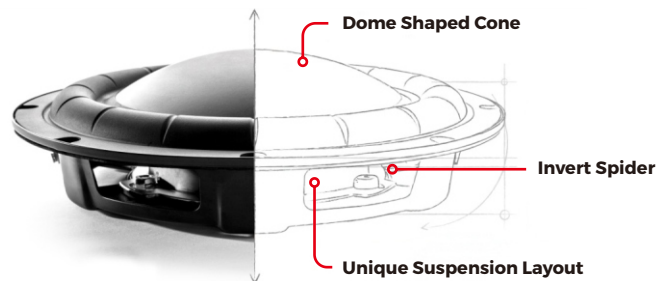

W8SL

8" Slim Subwoofer

More Bass, More Space

- **Bass Quality** Down to 40hz - 150w RMS, 4 Ohm

The Thinnest Subwoofer, **Only 3,2cm**

New **Innovative Design**

SLOT8SL

W8SL
in **UNIVERSAL BOX**